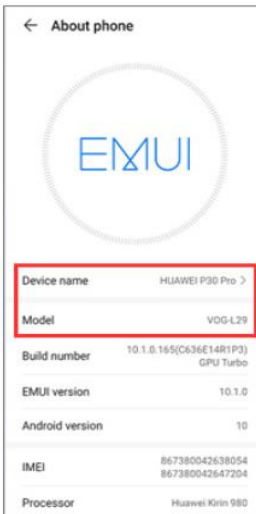

<u>HUAWEI ID Service Region</u>	<u>Compatible Device Version</u>	<u>Device Name</u>	<u>Model</u>
Macau, China and Singapore	Huawei smartphone purchased from authorised or designated stores in Hong Kong, Macau, Singapore or outside of Mainland China	HUAWEI Mate 50 Pro	DCO-LX9
		HUAWEI Mate 40 Pro	NOH-NX9
		HUAWEI Mate 30	TAS-L29/TAS-L09
		HUAWEI Mate 30 Pro	LIO-L29/LIO-L09
		HUAWEI Mate 20	HMA-L29/HMA-L09
		HUAWEI Mate 20 Pro	LYA-L29/LYA-L09
		HUAWEI Mate 20 X	EVR-L29
		HUAWEI Mate 20 X (5G)	EVR-N29
		HUAWEI Mate Xs 2	PAL-LX9
		HUAWEI Mate Xs	TAH-N29m
		PORSCHE DESIGN HUAWEI Mate 20 RS	LYA-L29
		HUAWEI P50 Pocket	BAL-L49
		HUAWEI P50 Pro	JAD-LX9
		HUAWEI P50	ABR-LX9
		HUAWEI P40	ANA-NX9/ANA-LX4/ANA-LX9
		HUAWEI P40 Pro	ELS-NX9/ELS-N04
		HUAWEI P40 Pro+	ELS-N39
		HUAWEI P30	ELE-L29/ELE-L09/ELE-L04/ELE-L29m/ELE-L09m/ELE-L04m
		HUAWEI P30 Pro	VOG-L29/VOG-L09/ VOG-L04/VOG-L29m/VOG-L09m/VOG-L04m
		HUAWEI nova 10 Pro	GLA-LX1
HUAWEI nova 10	NCO-LX1		
HUAWEI nova 9	NAM-LX9		
HUAWEI nova 7 (5G)	JEF-NX9		
Mainland China	Huawei smartphone purchased from authorised or designated stores in Mainland China	HUAWEI Mate 50 Pro	OCE-AN10
		HUAWEI Mate 40	OCE-AN10
		HUAWEI Mate 40 Pro	NOH-AN00/NOH-AN01/NOH-AN50/NOH-AL10/NOH-AL00
		HUAWEI Mate 40 Pro+	NOP-AN00
		HUAWEI Mate 40E	OCE-AN00/OCE-AN50
		HUAWEI Mate 30	TAS-AL00/TAS-TL00
		HUAWEI Mate 30 Pro 5G	LIO-AN00/LIO-TN00
		HUAWEI Mate 30E Pro 5G	LIO-AN00m
		HUAWEI Mate 20	HMA-AL00/HMA-TL00
		HUAWEI Mate 20 Pro	LYA-AL00/EVR-TL00/LYA-AL10/LYA-TL00
		HUAWEI Mate 20 X	EVR-AL00/EVR-TL00
		HUAWEI Mate 20 X (5G)	EVR-AN00
		HUAWEI Mate Xs 2	PAL-AL00
		HUAWEI Mate X2	TET-AN00/TET-AN50
		HUAWEI Mate Xs	TAH-AN00m
		HUAWEI Mate X	TAH-AN00
		PORSCHE DESIGN HUAWEI Mate 40 RS	NOP-ANH00
		PORSCHE DESIGN HUAWEI Mate 30 RS	LIO-AN00P
		PORSCHE DESIGN HUAWEI Mate 20 RS	LYA-AL00P
		HUAWEI P50 Pro	JAD-AN00/JAD-AL00/JAD-AL50/JAD-AL60
		HUAWEI P50 Pocket	BAL-AL00
		HUAWEI P50	ABR-AL00
		HUAWEI P40 Pro	ELS-AN00/ELS-TN00
		HUAWEI P40 Pro+	ELS-AN10/ELS-TN10
		HUAWEI P40	ANA-AN00/ANA-AL00/ANA-TN00
		HUAWEI P30	ELE-AL00/ELE-TL00
		HUAWEI P30 Pro	VOG-AL00/VOG-AL10/VOG-TL00
		HUAWEI nova 10	NCO-AL00
		HUAWEI nova 10 Pro	GLA-AL00
		HUAWEI nova 9	NAM-AL00
		HUAWEI nova 9 Pro	RTE-AL00
		HUAWEI nova 8	ANG-AN00
		HUAWEI nova 8 Pro	BRQ-AN00
		HUAWEI nova 6	WLZ-AL10
		HUAWEI nova 6 5G	WLZ-AN00
HUAWEI nova 7 5G	JEF-AN00/JEF-TN00/JEF-AN20/JEF-TN20		
HUAWEI nova 7 Pro 5G	JER-AN10/JER-TN10/JER-AN20/JER-TN20		
HUAWEI nova 5 Pro	SEA-AL10/SEA-TL10		